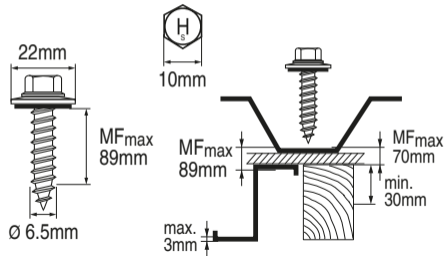

S-MP 73S 6.5x100

#285213

Rostfrei / Inox / Stainless

2081920-07.2023