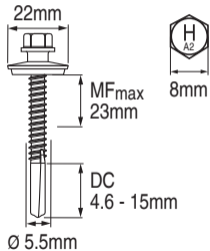

# S-MD 75 S 5.5x52

# 2209971

Rostfrei / Inox / Stainless A2

2213520