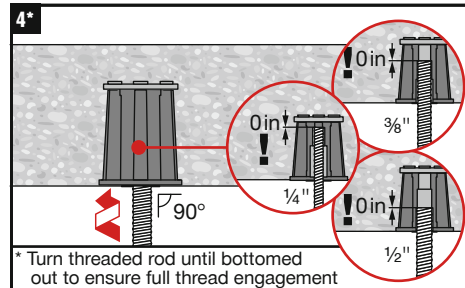

KCM-WF  
1/4" + 3/8" + 1/2"

**150** Kwik Cast KCM-WF  
1/4" + 3/8" + 1/2"  
BLK-ORG  
#2378176

APPROVED

Info | Shop

qr.hilti.com/r8107118

LOT NUMBER: □

□

Made in Taiwan

Hilti = registered trademark of Hilti Corporation, Schaan, LI

7

613024 615346

2379049-10.2022

\* Turn threaded rod until bottomed out to ensure full thread engagement

UL/FM Listing does not cover the 1/4-inch rod size