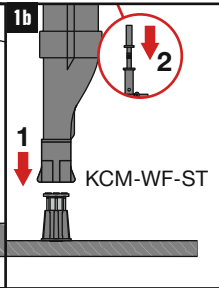

KCM-WF  
1/4" + 3/8" + 1/2"

**150** Kwik Cast KCM-WF  
1/4" + 3/8" + 1/2"  
BLK-ORG  
#2378176

APPROVED

Info | Shop

qr.hilti.com/r8107118

LOT NUMBER: □

□

Made in Taiwan

Hilti = registered trademark of Hilti Corporation, Schaan, LI

7

613024 615346

2379049-10.2022

\* Turn threaded rod until bottomed out to ensure full thread engagement

UL/FM Listing does not cover the 1/4-inch rod size