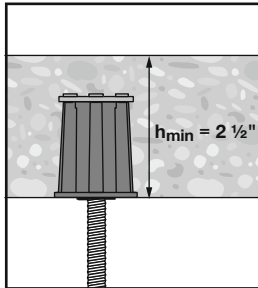

KCM-WF  
1/4" + 3/8" + 1/2"

**150** Kwik Cast KCM-WF  
1/4" + 3/8" + 1/2"  
BLK-ORG  
#2378176

APPROVED

Info | Shop

qr.hilti.com/r8107118

LOT NUMBER: □

□

Made in Taiwan

Hilti = registered trademark of Hilti Corporation, Schaan, LI

7

613024 615346

2379049-10.2022

\* Turn threaded rod until bottomed out to ensure full thread engagement

UL/FM Listing does not cover the 1/4-inch rod size